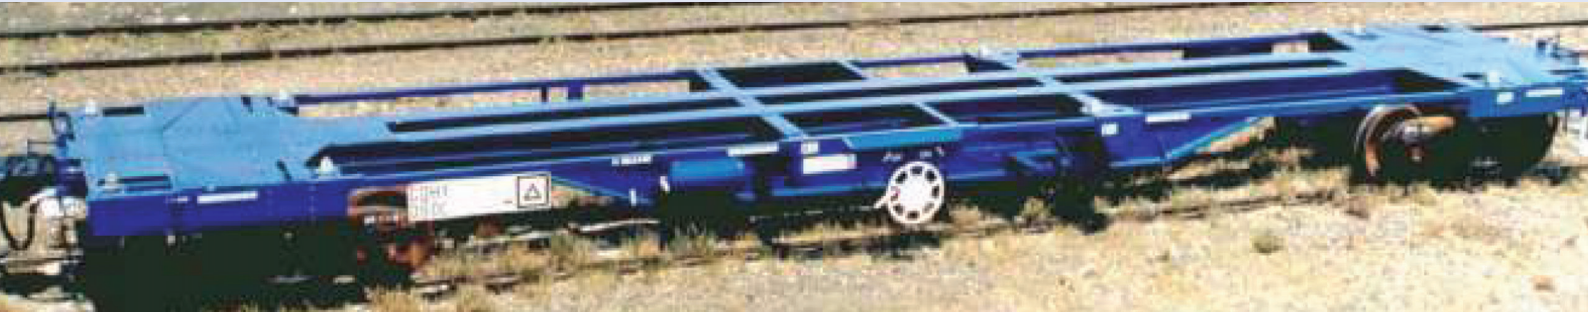

WAGON DATA SHEET: CQHY - CONTAINER FLAT

GENERAL

Class:	CQHY	Tare Weight:	18.3 t
Wagon Type:	Container Flat	Gross Mass:	84.0 t
Previous Class:	NDRF	Capacity:	65.7 t
TEU:	2	Unit Length:	16.5 m
Volume:	n/a	Maximum Speed:	100 km/h
Draw Capacity:	1.8 MN	Deck Height:	1120 mm
Discharge:	n/a	Rollingstock Outline:	RoA Plate C